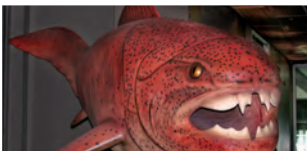

KID'S KORNER

OCEAN ANIMALS WORKSHEET

Instructions: Draw a line from the ocean animal to the description that matches it best.

Zygorhiza

1. Is known as a “sea cow” and is on the endangered species list

Manatee

2. Has sharp teeth and is the state fossil of Mississippi

Giant Squid

3. Was the largest member of the armored fish family at 11 feet long

Archelon

4. Has an eye as big as a beach ball, with two extra long tentacles (up to 46 feet)

Dunkleosteus

5. Was the largest turtle that ever lived at 13.5 feet long

Spotted Eagle Ray

6. Is a fish without bones that has venomous spines on a fin

1. Manatee 2. Zygorhiza 3. Dunkleosteus 4. Giant Squid 5. Archelon 6. Spotted Eagle Ray